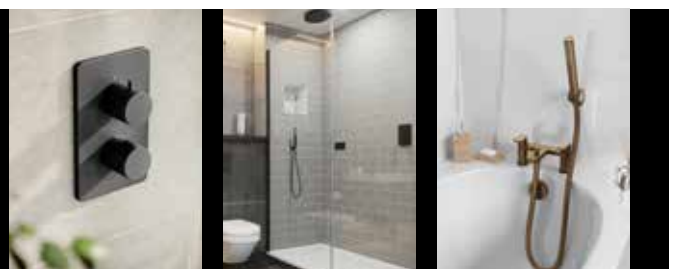

Complete Set - 3 Handles

3 Outlet – up to 2 outlets can be controlled simultaneously

3 OUTLET EZ₃ THERMOSTATIC CONCEALED SHOWER VALVE AND 3 HANDLE FINISHING SET

TSEZ-93-0773

£789.00

min
0.5
bar

Optional Metal Fixing Plate
(Not suitable for the EZ₃ box)

EPFP-05-3005
£39.00

Watch the EZ box video

Shop the range

For individual EZ Box components
and the full colour range see pages 178-181