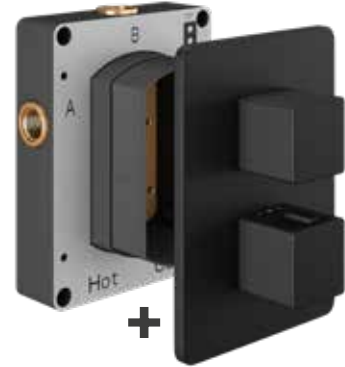

#### 1 Outlet

1 OUTLET EZ<sub>2</sub> THERMOSTATIC CONCEALED SHOWER VALVE AND 2 HANDLE FINISHING SET

**TSEZ-92-2071**

**£534.00**

min  
0.5  
bar