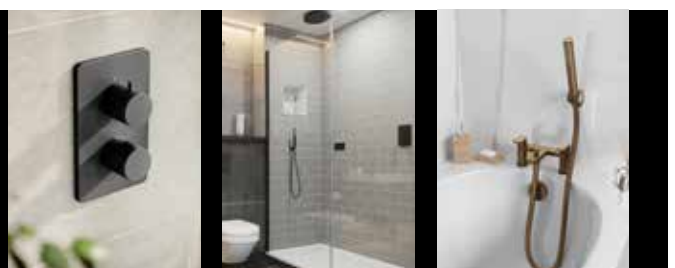

Complete Set - 3 Handles

3 Outlet – up to 2 outlets can be controlled simultaneously

3 OUTLET EZ₃ THERMOSTATIC CONCEALED SHOWER VALVE AND 3 HANDLE FINISHING SET

TSEZ-93-8673

£789.00

min
0.5
bar

Optional Metal Fixing Plate
(Not suitable for the EZ₃ box)

EPFP-05-3005
£39.00

Watch the EZ box video

Shop the range

For individual EZ Box components
and the full colour range see pages 178-181