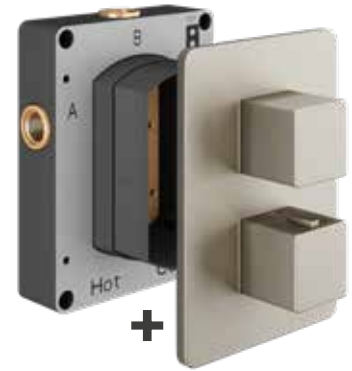

Plan - Shower Valves - Brushed Nickel

Complete sets include the EZ box and finishing set