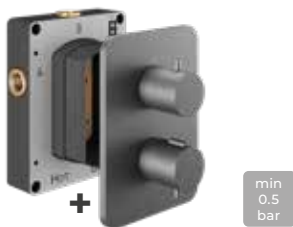

1 outlet - 2 Round Handles