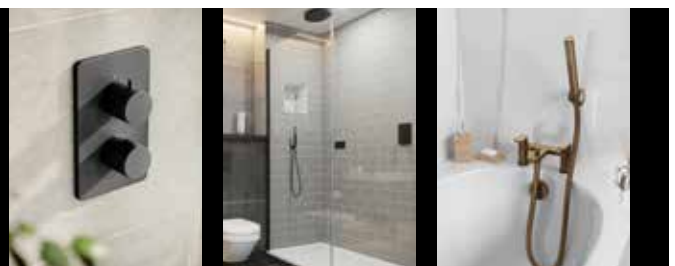

Complete Set - 3 Handles

3 Outlet – up to 2 outlets can be controlled simultaneously

3 OUTLET EZ₃ THERMOSTATIC CONCEALED SHOWER VALVE AND 3 HANDLE FINISHING SET

TSEZ-93-0273

£689.00

min
0.5
bar

Watch the EZ box video

Shop the range

For individual EZ Box components
and the full colour range see pages 178-181