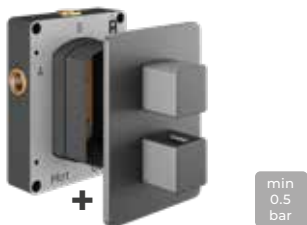

3 outlet - 2 Square Handles