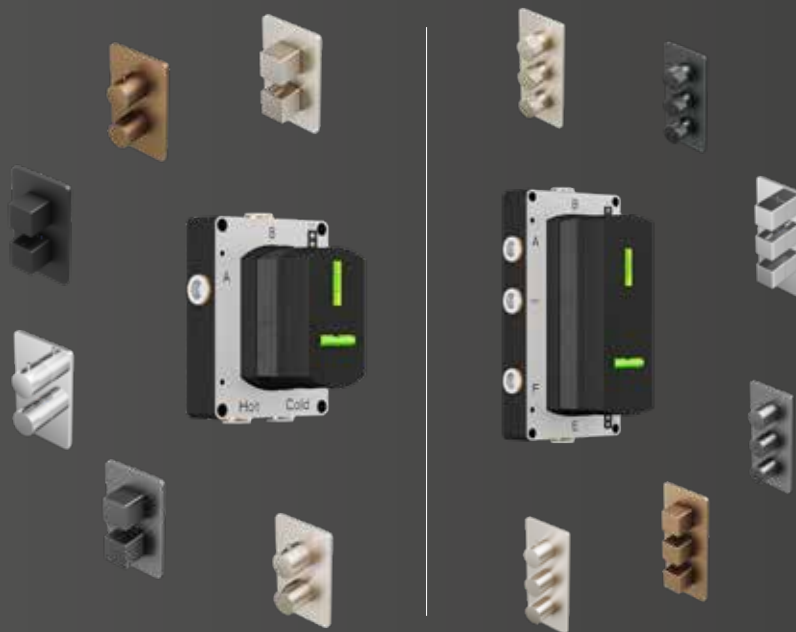

TWO WAYS TO SHOP...

1. **1** Order as a complete one box set - inc. the EZ box and finishing set - see pages 160-163
2. **2** Order as two parts - 1st fix EZ box and finishing set separately - see pages 178-181