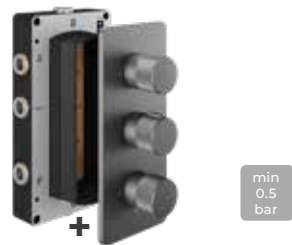

3 outlet - 3 Iso Pro Knurled Handles

DESCRIPTION	PRODUCT CODE	PRICE
BRUSHED NICKEL	TSEZ-93-0793	£789.00
MATT BLACK	TSEZ-93-2093	£749.00
BRUSHED BRONZE	TSEZ-93-2893	£789.00
MATT ANTHRACITE	TSEZ-93-8693	£789.00