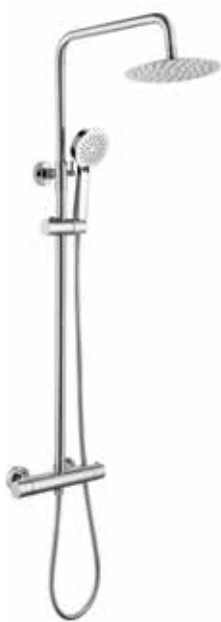

## Ki - Shower Accessories - Chrome

THERMOSTATIC WALL MOUNTED SHOWER MIXER

**VESK-65-0220**  
**£389.00**

ROUND FIXED SHOWER HEAD 250mm

**TBTS-412-5025**  
**£149.00**

ROUND FIXED WALL ARM 380mm

**TBTS-412-6038**  
**£49.00**