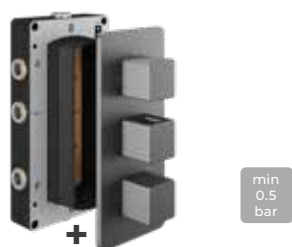

3 outlet - 3 Square Handles

DESCRIPTION	PRODUCT CODE	PRICE
CHROME	TSEZ-93-0273	£689.00
BRUSHED NICKEL	TSEZ-93-0773	£789.00
MATT BLACK	TSEZ-93-2073	£749.00
BRUSHED BRONZE	TSEZ-93-2873	£789.00
MATT ANTHRACITE	TSEZ-93-8673	£789.00