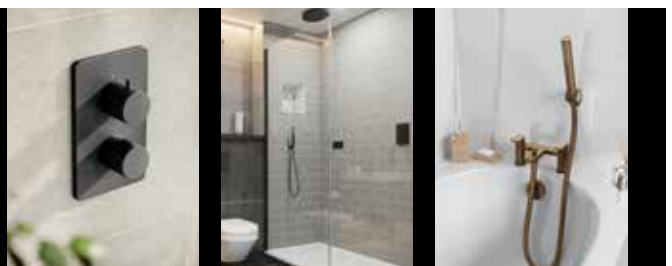

### 3 Outlet - up to 2 outlets can be controlled simultaneously

3 OUTLET EZ<sub>3</sub> THERMOSTATIC CONCEALED SHOWER VALVE AND 3 HANDLE FINISHING SET

TSEZ-93-0263

£679.00

min  
0.5  
bar

Watch the EZ box video

## Iso - Shower Accessories - Chrome

ROUND FIXED SHOWER HEAD 250mm

**TBTS-412-5025**

**£149.00**

ROUND FIXED WALL ARM 380mm

**TBTS-412-6038**

**£49.00**

ROUND FIXED CEILING ARM 250mm