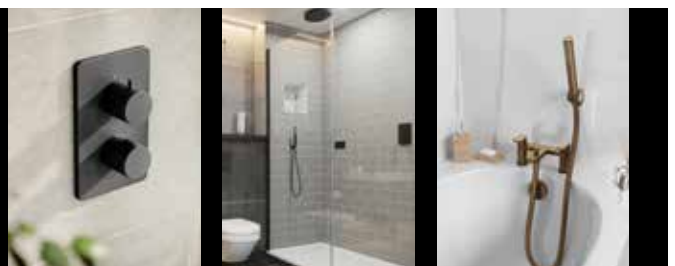

Complete Set - 3 Handles

3 Outlet – up to 2 outlets can be controlled simultaneously

3 OUTLET EZ₃ THERMOSTATIC CONCEALED SHOWER VALVE AND 3 HANDLE FINISHING SET

TSEZ-93-0763

£779.00

min
0.5
bar

Watch the EZ box video

Shop the range

For individual EZ Box components
and the full colour range see pages 178-181