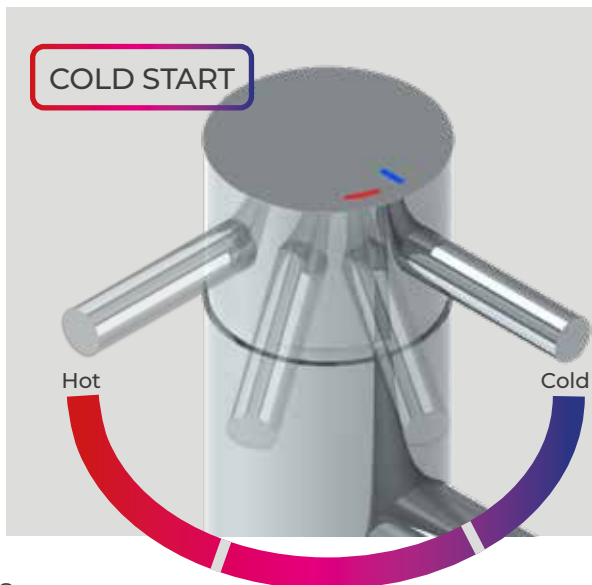

#2 Reduce energy consumption

Designed with energy efficiency in mind, our Iso and Iso Pro range of taps have been engineered using cold start technology. Cold start technology is activated by the internal cartridge inside the tap, which has been configured so that when the handle is positioned in the central "start" position, the water that is delivered runs cold. This saves the unnecessary heating of water for daily rituals like washing hands and cleaning teeth - encouraging responsible management of energy and water.

Our Iso and Iso Pro taps are supported with a 15 year guarantee and certified to WRAS Approved standards.