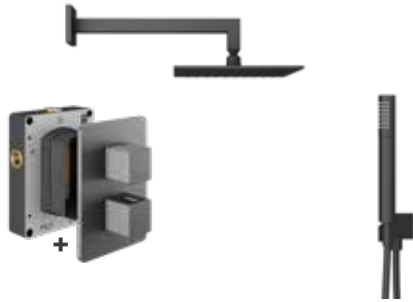

**PACK 3 – SQUARE**

2 outlet shower valve, fixed square shower head & wall arm, handset

DESCRIPTION	PRODUCT CODE	PRICE
CHROME	TBKT-25-0273	<b>£849.00</b>
BRUSHED NICKEL	TBKT-25-0773	<b>£999.00</b>
MATT BLACK	TBKT-25-2073	<b>£899.00</b>
BRUSHED BRONZE	TBKT-25-2873	<b>£999.00</b>
MATT ANTHRACITE	TBKT-25-8673	<b>£999.00</b>