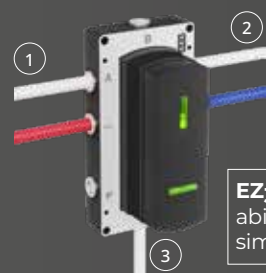

EZ₃ - up to 3 outlets with ability for 2 outlets to work simultaneously

- up to 3 outlet options from 1 EZ BOX
- Integrated spirit levels for accurate installation
- Allows installation testing prior to 2nd fix
- 15 Year Guarantee*

EASY TO SERVICE...

EZ Box, offers the installer increased flexibility with servicing and maintenance compared to standard valves. **EZ Box** is designed with separate hot and cold isolating valves, which can be shut off for both flushing and maintenance.

- Anti-scale Vernet® Thermostatic Cartridge
- Built-in isolation valves to allow in-wall servicing and maintenance