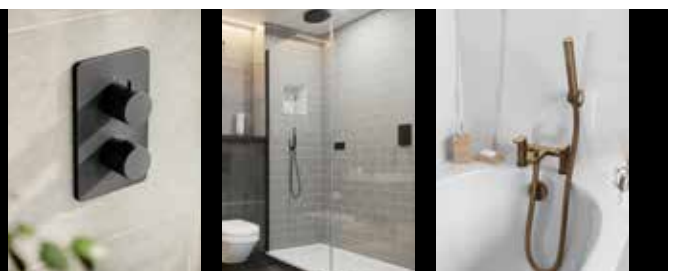

Iso Pro - Shower Valves Packs - Anthracite

Complete sets include the EZ box and finishing set

Iso Pro Complete Set - 2 Handles

1 Outlet

1 OUTLET EZ₂ THERMOSTATIC CONCEALED SHOWER VALVE AND 2 HANDLE FINISHING SET

TSEZ-92-8691

£564.00

min
0.5
bar

2 Outlet - each outlet can only be used independently

2 OUTLET EZ₂ THERMOSTATIC CONCEALED SHOWER VALVE AND 2 HANDLE FINISHING SET

TSEZ-92-8692

£599.00

min
0.5
bar

3 Outlet - each outlet can only be used independently

3 OUTLET EZ₂ THERMOSTATIC CONCEALED SHOWER VALVE AND 2 HANDLE FINISHING SET

TSEZ-92-8693

£699.00

min
0.5
bar

Optional Metal Fixing Plate
(Not suitable for the EZ₃ box)

EPFP-05-3005
£39.00

Iso Pro Complete Set - 3 Handles

3 Outlet – up to 2 outlets can be controlled simultaneously

3 OUTLET EZ₃ THERMOSTATIC CONCEALED SHOWER VALVE AND 3 HANDLE FINISHING SET

TSEZ-93-8693

£789.00

min
0.5
bar

Watch the EZ box video

Shop the range

For individual EZ Box components and the full colour range see pages 178-181