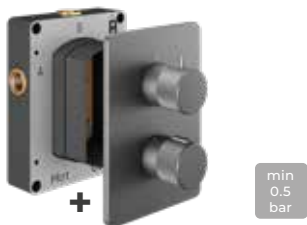

3 outlet - 2 Iso Pro Knurled Handles