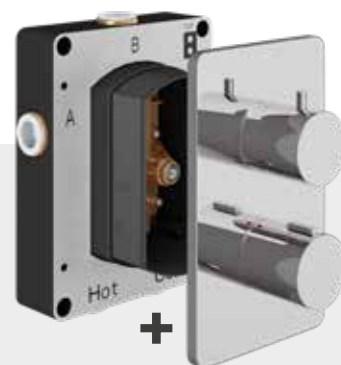

3 Outlet with 2 handles options

(each outlet can only be used independently)

Set includes:

1 x EZ₂ Box

1 x Finish Set