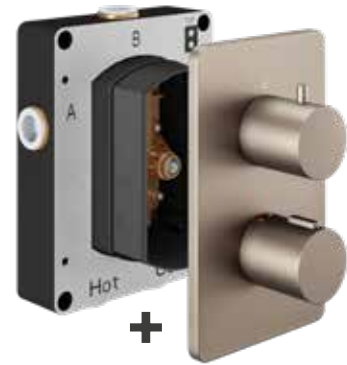

Ki - Shower Valves - Brushed Nickel

Complete sets include the EZ box and finishing set