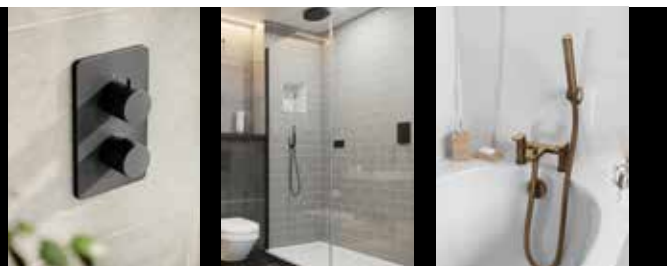

Complete Set - 3 Handles

3 Outlet – up to 2 outlets can be controlled simultaneously

3 OUTLET EZ₃ THERMOSTATIC CONCEALED SHOWER VALVE AND 3 HANDLE FINISHING SET

TSEZ-93-0273

£689.00

min
0.5
bar

Watch the EZ box video

Shop the range

For individual EZ Box components
and the full colour range see pages 178-181