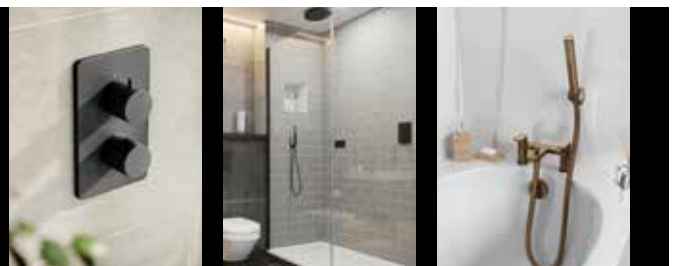

Pro Complete Set - 3 Handles

3 Outlet – up to 2 outlets can be controlled simultaneously

3 OUTLET EZ₃ THERMOSTATIC CONCEALED SHOWER VALVE AND 3 HANDLE FINISHING SET

TSEZ-93-2863

£779.00

min
0.5
bar

Optional Metal Fixing Plate
(Not suitable for the EZ₃ box)

EPFP-05-3005
£39.00

Watch the EZ box video

Shop the range

For individual EZ Box components
and the full colour range see pages 178-181