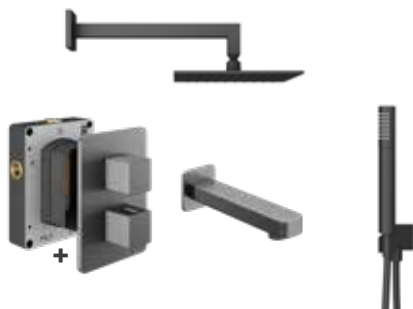

DESCRIPTION	PRODUCT CODE	PRICE
CHROME	TBKT-25-0275	£996.00
BRUSHED NICKEL	TBKT-25-0775	£1,169.00
MATT BLACK	TBKT-25-2075	£1,079.00
BRUSHED BRONZE	TBKT-25-2875	£1,169.00
MATT ANTHRACITE	TBKT-25-8675	£1,169.00

PACK 6 – SQUARE

3 outlet shower valve, fixed square shower head & wall arm, handset, bath filler