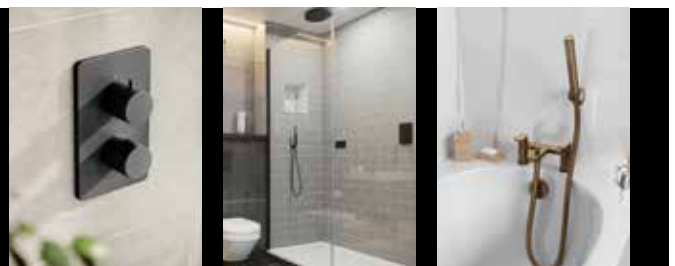

#### 3 Outlet – up to 2 outlets can be controlled simultaneously

3 OUTLET EZ<sub>3</sub> THERMOSTATIC CONCEALED SHOWER VALVE AND 3 HANDLE FINISHING SET

TSEZ-93-2863

£779.00

min  
0.5  
bar

Watch the EZ box video

## Iso - Shower Accessories - Brushed Bronze

ROUND FIXED SHOWER HEAD 250mm

TBTS-418-5025

£199.00

ROUND FIXED WALL ARM 380mm

TBTS-418-6038

£59.00

ROUND FIXED CEILING ARM 250mm