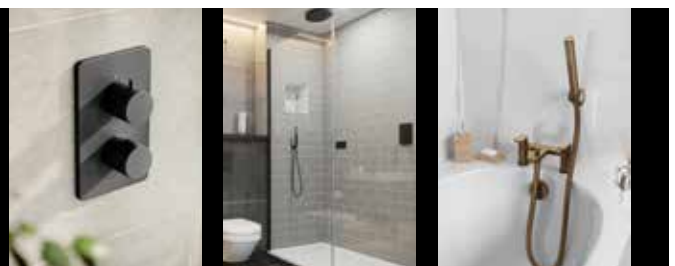

Iso Pro Complete Set - 3 Handles

3 Outlet – up to 2 outlets can be controlled simultaneously

3 OUTLET EZ₃ THERMOSTATIC CONCEALED SHOWER VALVE AND 3 HANDLE FINISHING SET

TSEZ-93-2893

£789.00

min
0.5
bar

Watch the EZ box video

Shop the range

For individual EZ Box components and the full colour range see pages 178-181