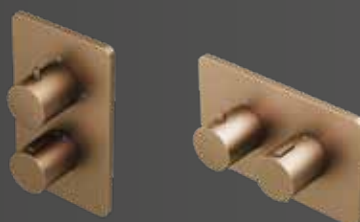

# ONE 1<sup>ST</sup> FIX BOX... ...A WEALTH OF DESIGN & COLOUR OPTIONS

The ultimate, universal, concealed, thermostatic shower valve that delivers up to three outlet options from one box. This innovative design has been developed for a quick and easy two-fix installation providing a superior finish that is simple to service and maintain.

## UNIVERSAL DESIGN

- Quick and easy two-fix installation
- Allows for 1st fix plumbing to be completed even if the final design decisions have not been made
- Can be fully tested prior to 2nd fix installation
- Can be mounted vertically or horizontally