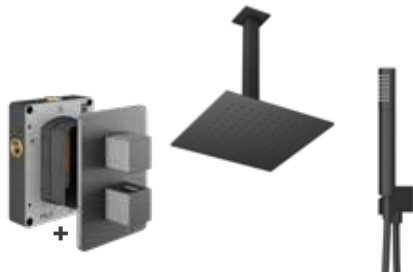

DESCRIPTION	PRODUCT CODE	PRICE
CHROME	TBKT-25-0274	£849.00
BRUSHED NICKEL	TBKT-25-0774	£999.00
MATT BLACK	TBKT-25-2074	£899.00
BRUSHED BRONZE	TBKT-25-2874	£999.00
MATT ANTHRACITE	TBKT-25-8674	£999.00

PACK 5 – SQUARE

3 outlet shower valve, fixed square shower head & wall arm, handset, bath spout